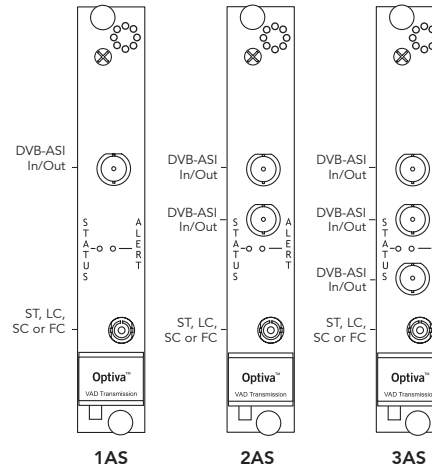

Uncompressed ASI Video Over Fiber

The Optiva™ Series of digital fiber optic transmission systems accommodate anywhere from 1-112 uncompressed Asynchronous Serial Interface (ASI) Video channels over one fiber. Visit the "Product Configurator" at www.opticomm.com to design a system to your precise requirements.

System Design

Optiva™ systems utilize daisy-chain multiplexing to optimize bandwidth allocation. Optical multiplexing can be integrated to enable increased channel requirements. All cards are hot-swappable and can be housed in a 19" rack solution (3RU or 1RU) or as stand alone units using a number of different ruggedized Desktop Card Racks (OT-DTCRs).

Specifications

Conforms to Standard	DVB-ASI
Pathological Test Code	RP-178
Bit Rate	270 Mbps
Bit Error Rate	10 ⁻¹⁴
Connector	BNC (IEC 60169-8)

Specifications subject to change without notice.

Each insert card comes with a label identifying the specific protocols handled, connector pin-out and other vital information.

For optimal bandwidth allocation, each insert card can daisy-chain with an additional card in the same chassis.

Features

- Up to 70 km range over one fiber without repeaters
- Singlemode Laser-based operation
- Digital video per DVB-ASI
- 10-bit code uncompressed
- Daisy-chain capability
- SNMP Network Management
- EMI and RFI immunity
- Stand alone or rack-mount, hot-swappable
- Upgradeable System