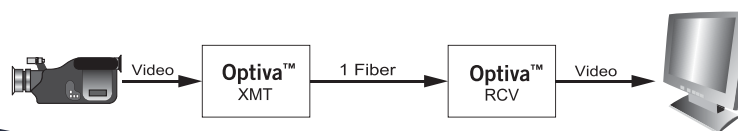

1-112 Channels Over One Fiber